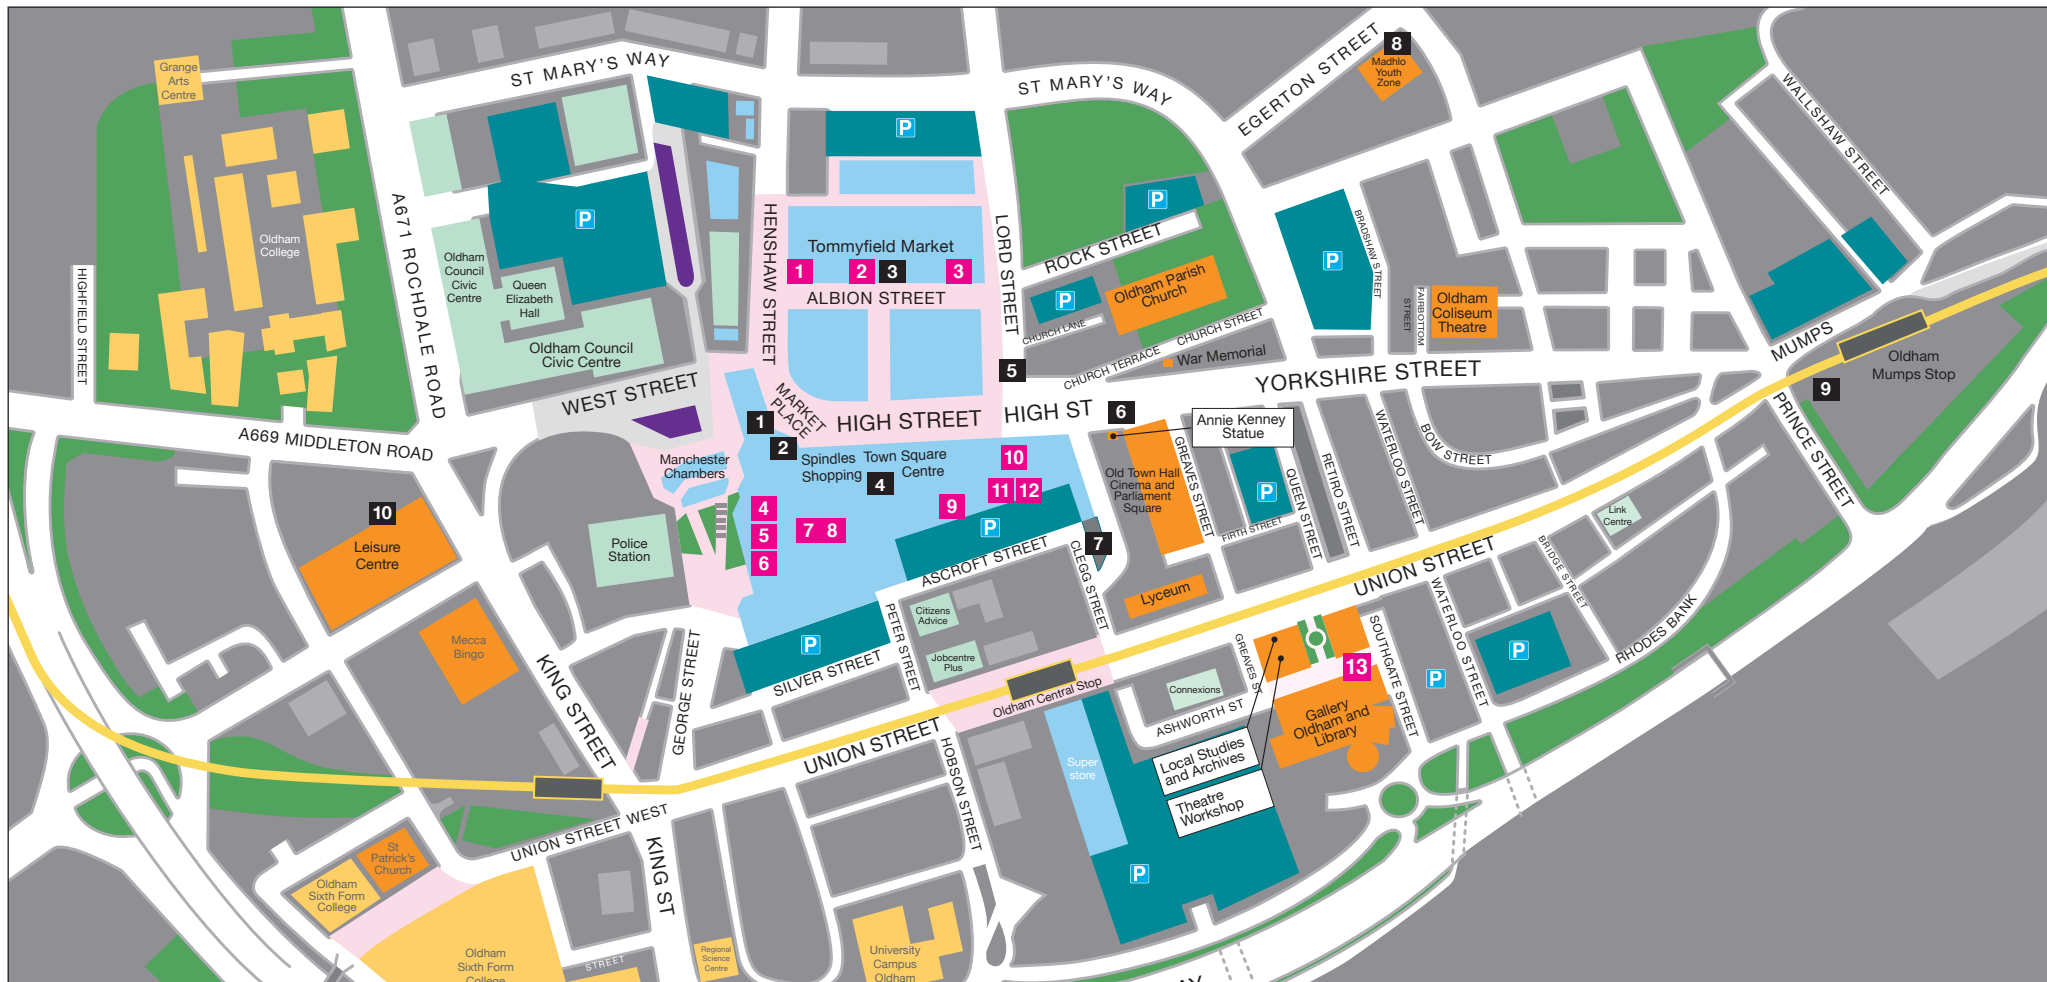

Oldham Reindeer Parade and Window Wonderland Trails

HANDS

FACE

SPACE

Reindeer Trail

- | | | |
|--|---|--|
| <p>1 NHS tribute
Located Wow Bed 1</p> <p>2 Daisy Deer
Located Wow Bed 2</p> <p>3 Winter Onesie
Located Market Hall Entrance</p> <p>4 Elsa Ice Deer
Located inside the Town Square</p> | <p>5 Santa's Helper
Located bottom of Lord Street</p> <p>6 Rain-deer
Located front of the Old Town Hall</p> <p>7 Winter Deer
Located Parliament Square, Clegg Street flower bed</p> | <p>8 Scruffy Muffin
Located Gallery Oldham Gardens</p> <p>9 Party Deer
Located Oldham Mumps at the Christmas tree site</p> <p>10 Wellbeing Deer
Located at Oldham Leisure Centre</p> |
|--|---|--|

Window Wonderland Trail

- | | |
|---|---|
| <p>1 "...It looked bigger!..."</p> <p>2 "Winter is the Spring..."</p> <p>3 Oldham Montage</p> <p>4 Frozen Fjords</p> <p>5 That time of year at Spindles</p> <p>6 Moon Watching Magic</p> <p>7 Merry and Bright</p> | <p>8 Always Check Wardrobes for Narnia</p> <p>9 Moments from the Festive Season</p> <p>10 Candyfloss</p> <p>11 Christmas Baublelicious</p> <p>12 Snowy 'Owl'dham</p> <p>13 Winter Landscape</p> |
|---|---|